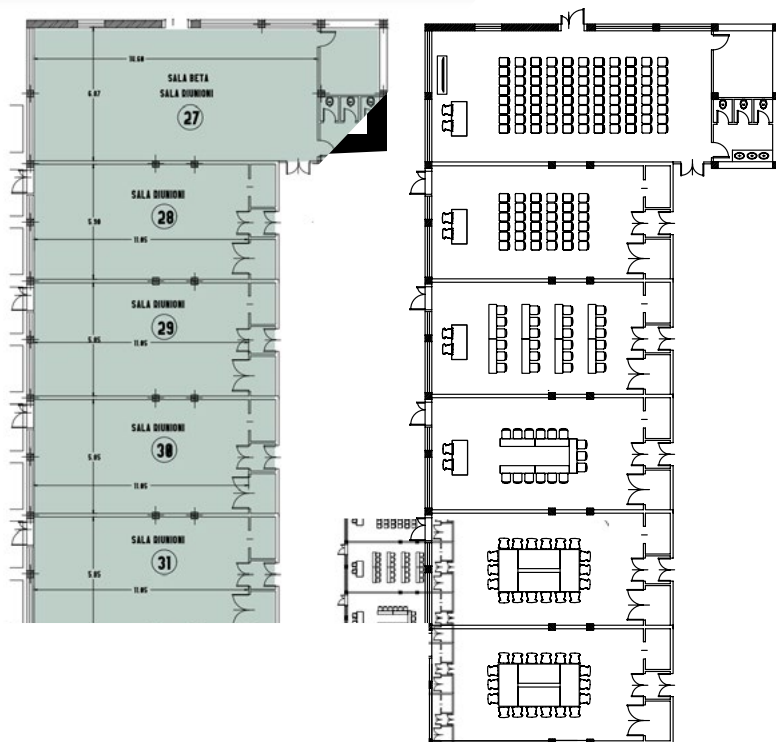

MEETING ROOMS

FLOOR “-2” \ 1.123 SQM

-2 \ West Wing

- 27 - “ORIONE” 100 sqm
- 28 - “ZENITH” 65 sqm
- 29 - “POLAR” 65 sqm
- 30 - “URSA” 65 sqm
- 31 - “TROPIC” 65 sqm
- 32 - “SOLAR” 65 sqm

West Wing

-2 \ North Wing

- 33 - “DELTA” 31 sqm
- 34 - “UMBRA” 31 sqm
- 35 - “VENUS” 37 sqm
- 36 - “ALFA” 100 sqm

North Wing