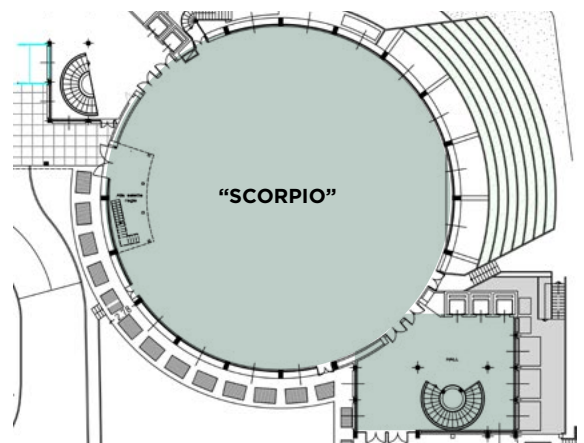

MEETING ROOMS

GROUND FLOOR "0" \ 2.470 MQ

Plenary Rooms

1 - "EXPO" 1450 sqm

5 - "SCORPIO" 800 sqm

Small Meeting Rooms

2 - "LIBRA" 21 sqm

3 - "GEMINI" 35 sqm

4 - "LEO" 34 sqm