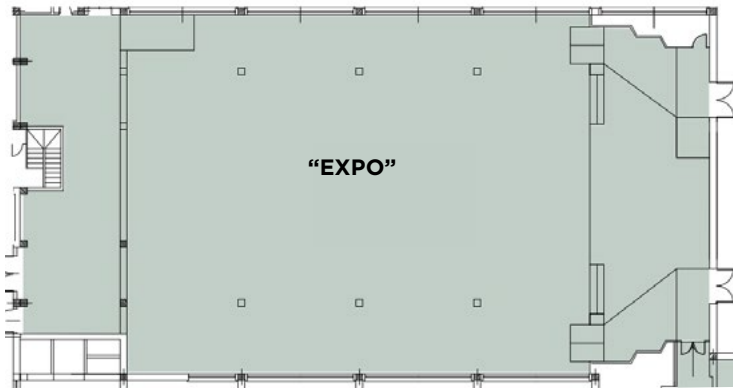

MEETING ROOMS

GROUND FLOOR "0" \ 2.470 MQ

Plenary Rooms

1 - "EXPO" 1450 sqm

5 - "SCORPIO" 800 sqm

Small Meeting Rooms

2 - "LIBRA" 21 sqm

3 - "GEMINI" 35 sqm

4 - "LEO" 34 sqm