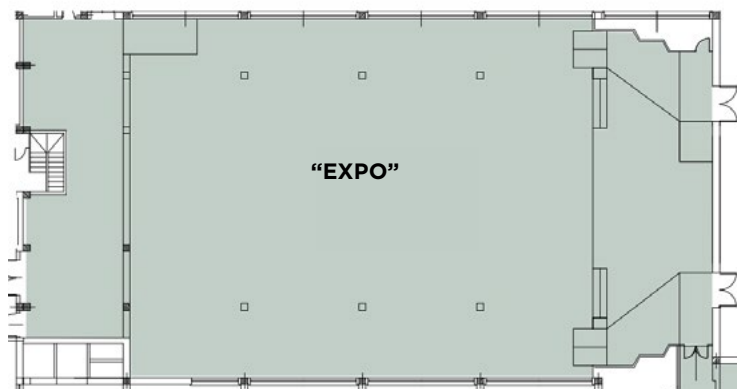

# SALE MEETING

PIANO "0" \ 2.470 MQ

## Planarie

1 - "EXPO" 1450 mq

5 - "SCORPIO" 800 mq

## Salette Meeting

2 - "LIBRA" 21 mq

3 - "GEMINI" 35 mq

4 - "LEO" 34 mq