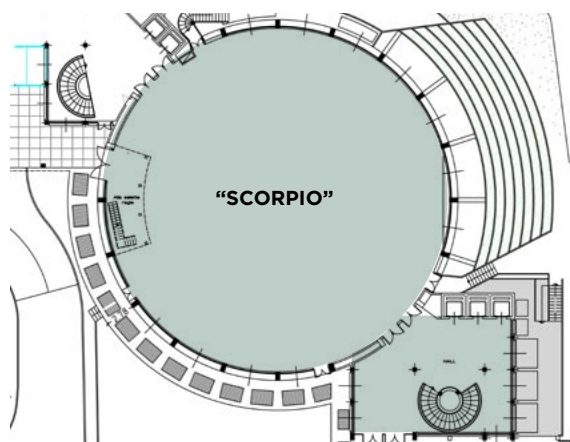

# SALE MEETING

PIANO "0" \ 2.470 MQ

## Planarie

1 - "EXPO" 1450 mq

5 - "SCORPIO" 800 mq

## Salette Meeting

2 - "LIBRA" 21 mq

3 - "GEMINI" 35 mq

4 - "LEO" 34 mq